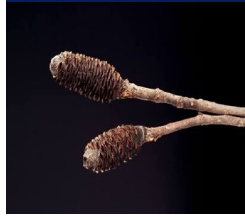

U.S. GREENS CORP.

*Worldwide Growers and Distributors
of Decorative Floral Greens
and Specialty Flowers*

Aussie Greens

Aussie Typha

Availability: Year Round
Stems/Bunch: 20
Length: 70-80cm

Banksia Sticks

Availability: Year Round
Stems/Bunch: Single
Length: 30-50cm

Billabong Reed

Availability: Year Round
Stems/Bunch: 10
Length: 70-80cm

Bribie Pine

Availability: Year Round
Stems/Bunch: 10
Length: 70-80cm

Broadleaf Umbrella

Availability: Year Round
Stems/Bunch: 10
Length: 35cm

Didgery Sticks

Availability: Year Round
Stems/Bunch: 50
Length: 70-80cm

Dingo Fern

Availability: Nov-Aug
Stems/Bunch: 10
Length: 70-80cm

Emu Feather

Availability: Mar-Nov
Stems/Bunch: 10
Length: 70-80cm

Flexi Grass