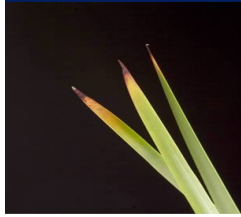

U.S. GREENS CORP.

*Worldwide Growers and Distributors
of Decorative Floral Greens
and Specialty Flowers*

Aussie Greens

Aussie Typha

Availability: Year Round
Stems/Bunch: 20
Length: 70-80cm

Banksia Sticks

Availability: Year Round
Stems/Bunch: Single
Length: 30-50cm

Billabong Reed

Availability: Year Round
Stems/Bunch: 10
Length: 70-80cm

Bribie Pine

Availability: Year Round
Stems/Bunch: 10
Length: 70-80cm

Broadleaf Umbrella

Availability: Year Round
Stems/Bunch: 10
Length: 35cm