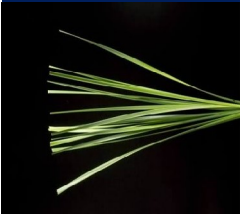

U.S. GREENS CORP.

*Worldwide Growers and Distributors
of Decorative Floral Greens
and Specialty Flowers*

Aussie Greens

Aussie Typha

Availability: Year Round
Stems/Bunch: 20
Length: 70-80cm

Banksia Sticks

Availability: Year Round
Stems/Bunch: Single
Length: 30-50cm

Billabong Reed

Availability: Year Round
Stems/Bunch: 10
Length: 70-80cm

Bribie Pine

Availability: Year Round
Stems/Bunch: 10
Length: 70-80cm

Broadleaf Umbrella

Availability: Year Round
Stems/Bunch: 10
Length: 35cm

Didgery Sticks

Availability: Year Round
Stems/Bunch: 50
Length: 70-80cm

Dingo Fern

Availability: Nov-Aug
Stems/Bunch: 10
Length: 70-80cm

Emu Feather

Availability: Mar-Nov
Stems/Bunch: 10
Length: 70-80cm

Flexi Grass

Sea Star Fern

Availability: Year Round
Stems/Bunch: 10
Length: 30cm

Star Fern

Availability: Year Round
Stems/Bunch: 10
Length: N/A

Steel Grass

Availability: Year Round
Stems/Bunch: 50 or 100
Length: 80-120cm